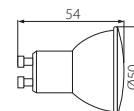

TEZI LED 3,5W
TEZI LED 4,5W
TEZI LED 6W