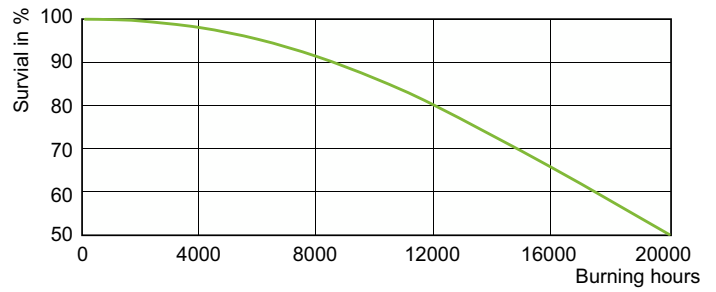

MASTER CityWhite CDO-TT

Životnost

Lumen Maintenance Diagram - MASTER CityWh CDO-TT Plus 70W/942 E27

HID, CDO-TT Plus 70W, 150W /942