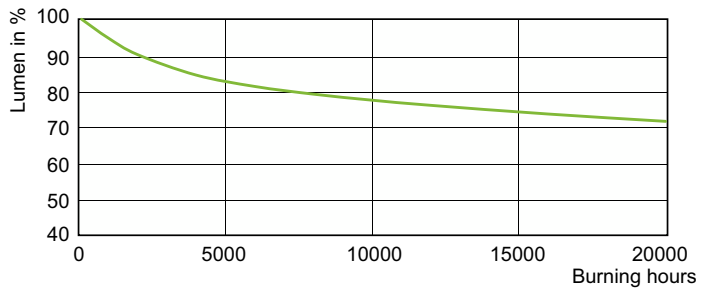

MASTER CityWhite CDO-TT

Životnost

Lumen Maintenance Diagram - MASTER CityWh CDO-TT Plus 70W/942 E27

HID, CDO-TT Plus 70W, 150W /942