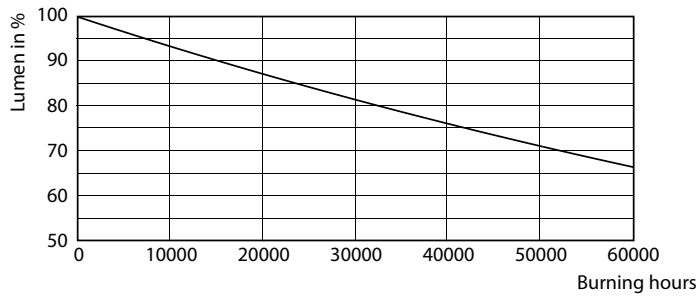

Life Expectancy Diagram

CorePro LEDtube EM/Mains

Životnost

LifetimeVsTc

FailureRate

Lumen Maintenance Diagram - CorePro LEDtube 1500mm 20W 830 T8