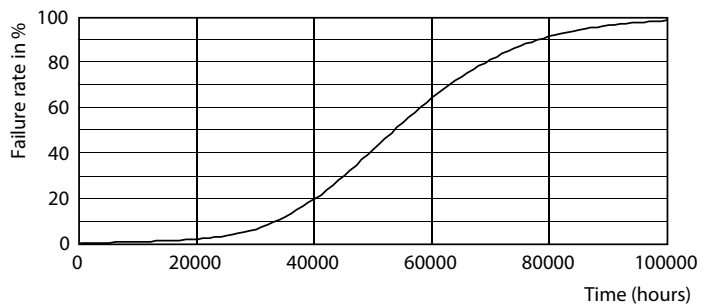

Spectral Power Distribution Colour - CorePro LEDtube 1500mm 20W 830 T8

General uniform lighting - CorePro LEDtube 1500mm 20W 830 T8

Životnost

Lumen Maintenance Diagram - CorePro LEDtube 1500mm 20W 830 T8