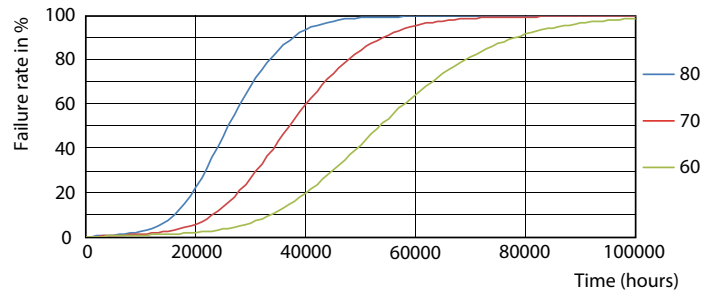

CorePro LEDtube EM/Mains

Životnost

LifetimeVsTc