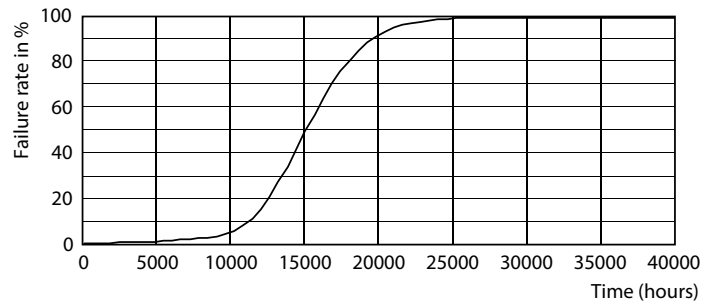

Life Expectancy Diagram - CoreProLEDspot ND1.8-30W R39 E14 827 36D