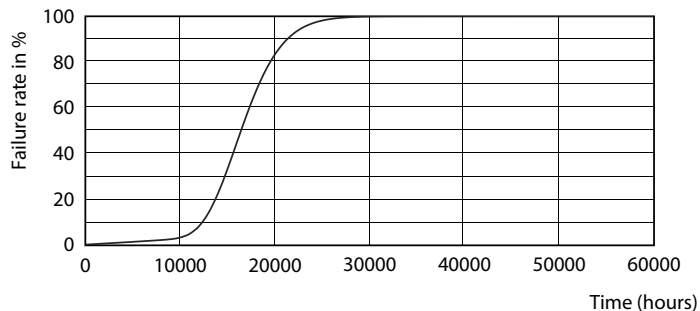

CorePro LEDbulb

Životnost

Life Expectancy Diagram - CorePro LEDbulb ND 10-75W A60 E27 865