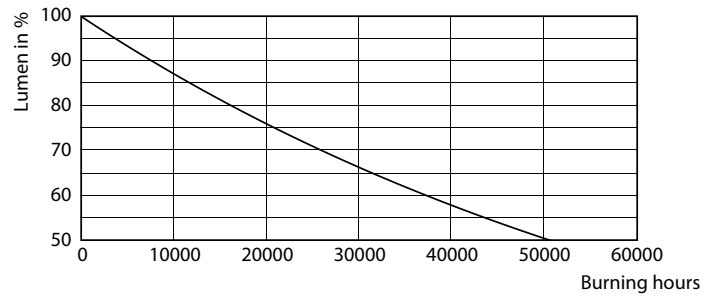

Lumen Maintenance Diagram - MAS LEDBulb DT7.2-75W E27 927 A60 FR G