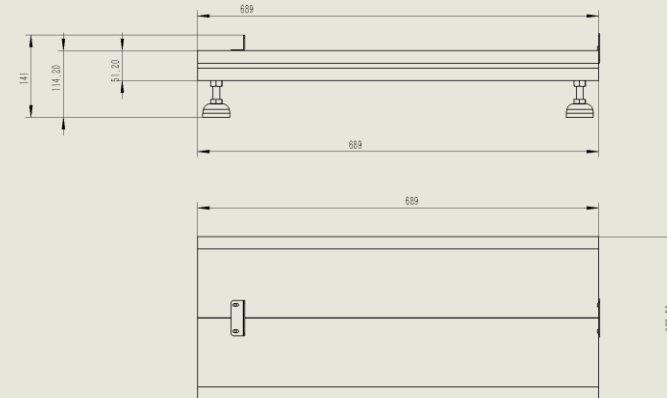

Stack Base_for 2.3Kwh battery

Stack Base_for 3.84Kwh battery

Dimensions

555*278.5*114.2mm

689*278.5*114.2mm

Weight

5.8KG

6.5KG