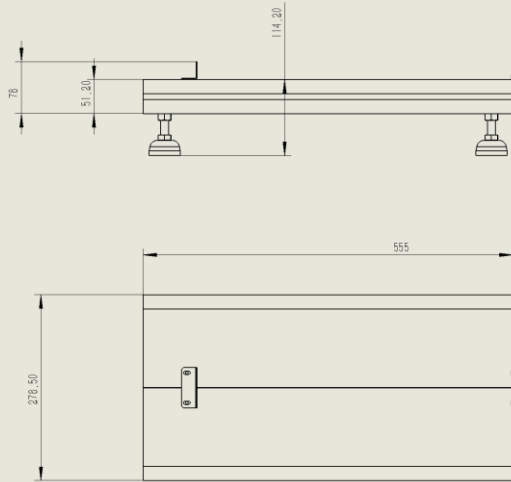

Stack Base_for 2.3Kwh battery

Stack Base_for 3.84Kwh battery

Dimensions

555*278.5*114.2mm

689*278.5*114.2mm

Weight

5.8KG

6.5KG