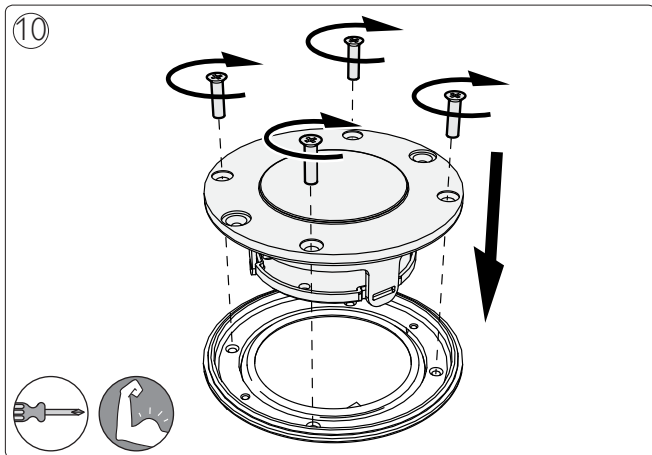

Excl.

3

4

5

Philips Lighting Contact Centre
Int. Business Reply Service
I.B.R.S. / C.C.R.I. Numéro 10461
5600 VB Eindhoven
Pays-Bas / The Netherlands

www.philips.com/homelighting
☎ +800 7445 4775

4404.016.99021
Last update: 19/09/14