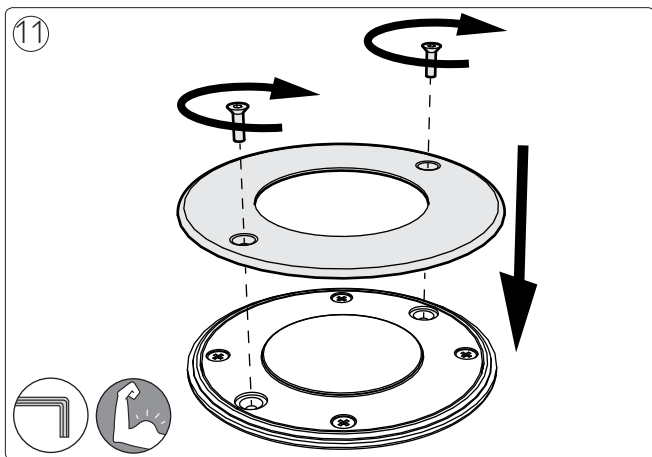

Excl.

3

4

5

Philips Lighting Contact Centre
Int. Business Reply Service
I.B.R.S. / C.C.R.I. Numéro 10461
5600 VB Eindhoven
Pays-Bas / The Netherlands

www.philips.com/homelighting
☎ +800 7445 4775

4404.016.99021
Last update: 19/09/14