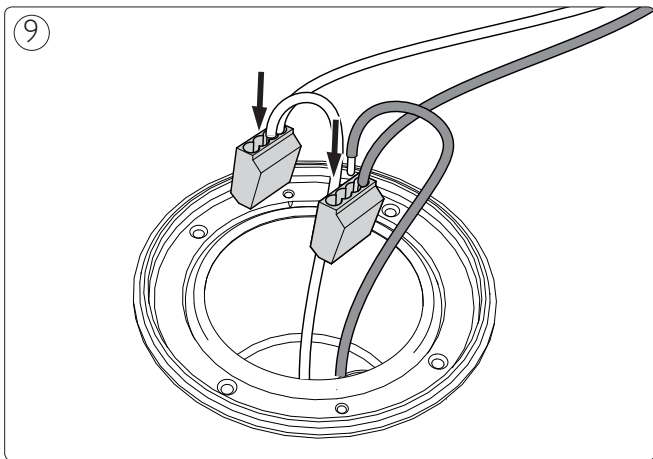

Excl.

3

4

5

Philips Lighting Contact Centre
Int. Business Reply Service
I.B.R.S. / C.C.R.I. Numéro 10461
5600 VB Eindhoven
Pays-Bas / The Netherlands

www.philips.com/homelighting
☎ +800 7445 4775

4404.016.99021
Last update: 19/09/14