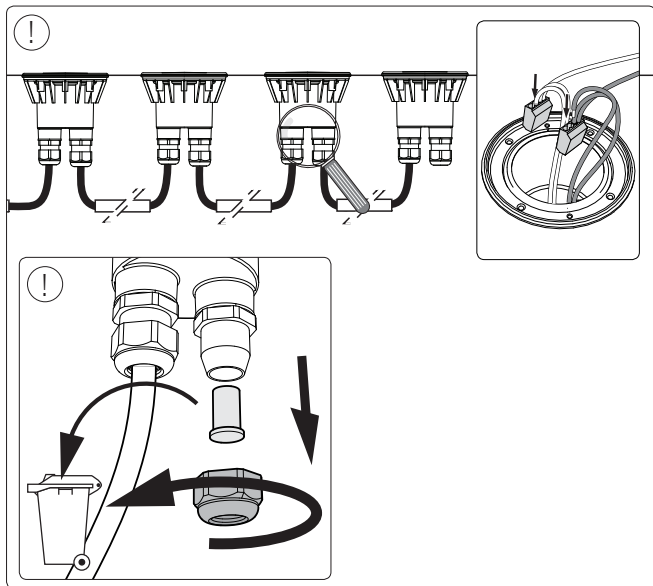

Excl.

3

4

5

Philips Lighting Contact Centre
Int. Business Reply Service
I.B.R.S. / C.C.R.I. Numéro 10461
5600 VB Eindhoven
Pays-Bas / The Netherlands

www.philips.com/homelighting
☎ +800 7445 4775

4404.016.99021
Last update: 19/09/14