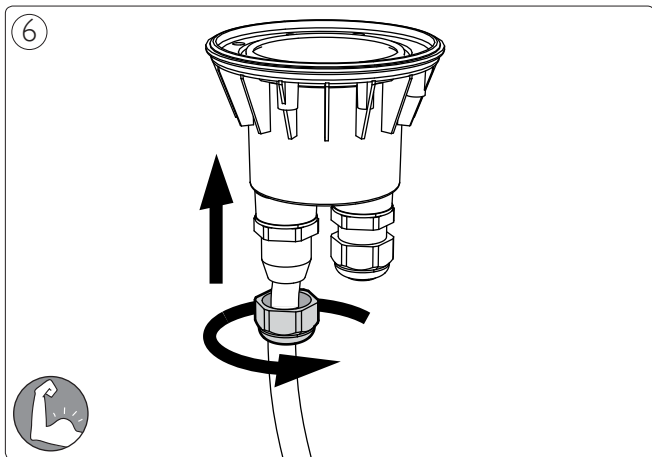

Excl.

3

4

5

Philips Lighting Contact Centre
Int. Business Reply Service
I.B.R.S. / C.C.R.I. Numéro 10461
5600 VB Eindhoven
Pays-Bas / The Netherlands

www.philips.com/homelighting
☎ +800 7445 4775

4404.016.99021
Last update: 19/09/14